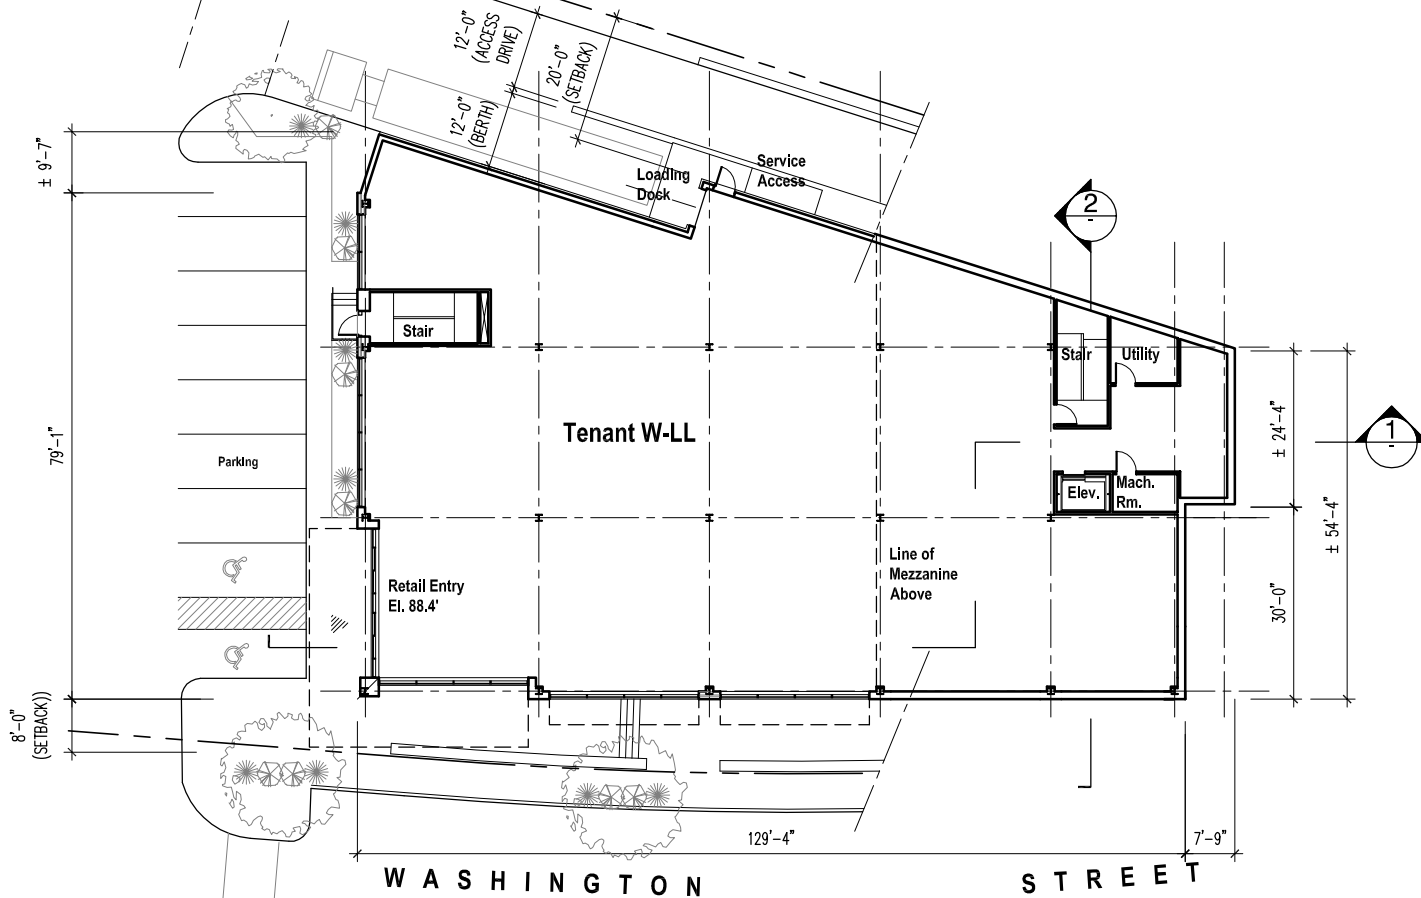

**1** Parcel W - Lower Level Plan  
SCALE: 1" = 30'-0"